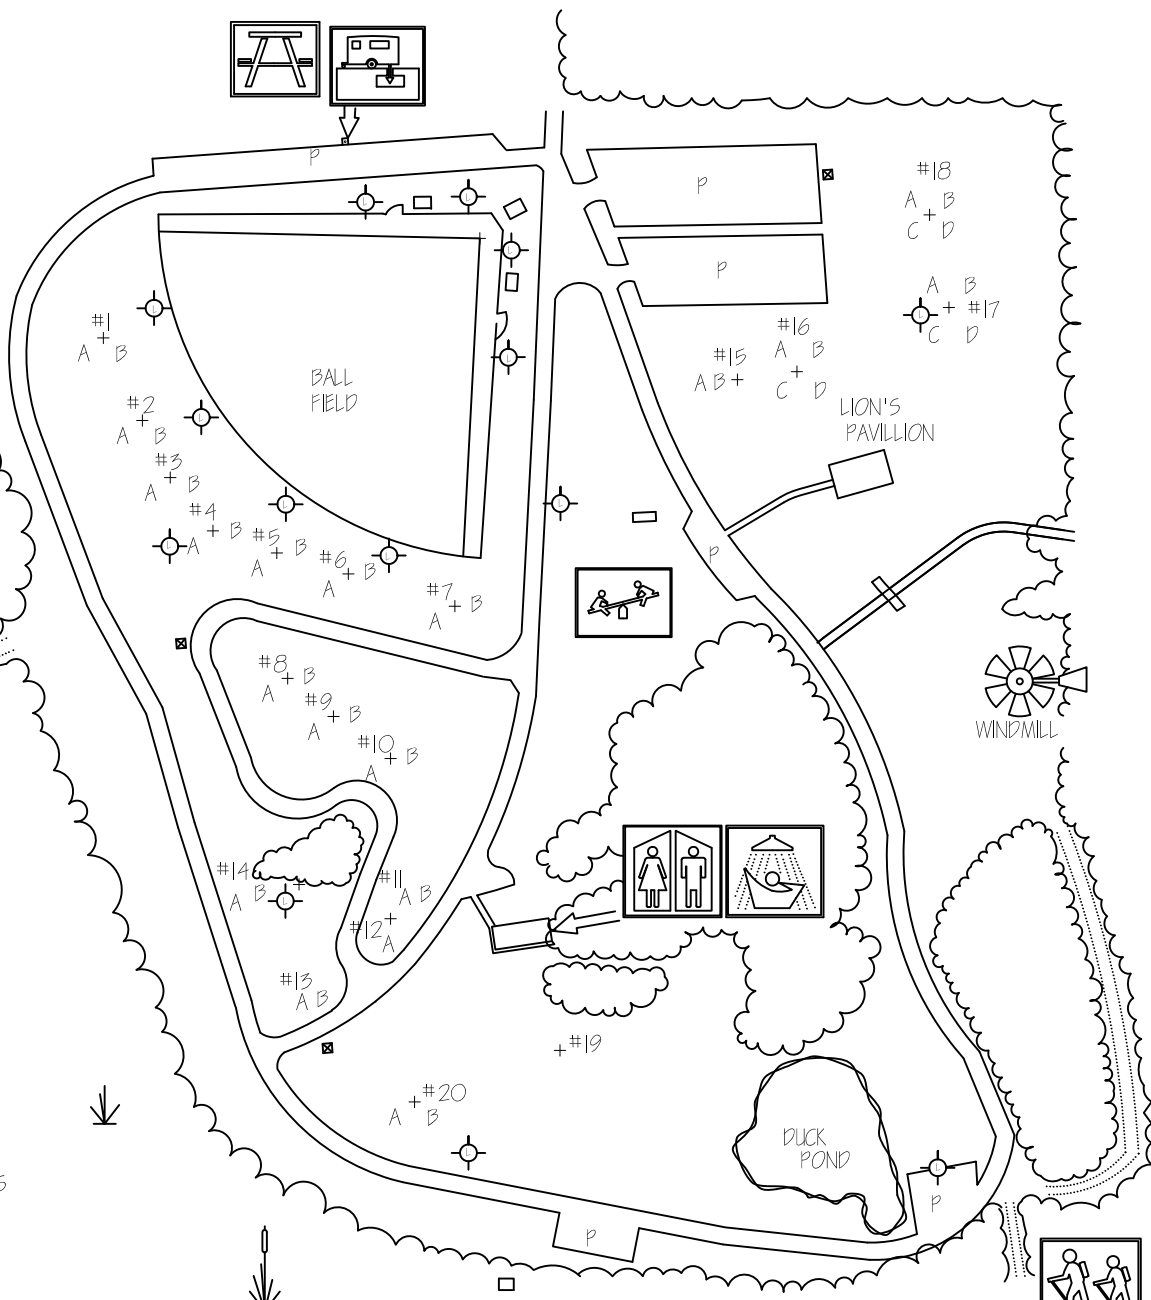

BIXLER LAKE PARK CAMPGROUND

BIXLER LAKE

WETLANDS

WINDMILL

DUCK POND

NATURE
OBSERVATION
PLATFORM

- + ELECTRICAL HOOK-UP
- P PARKING
- ☒ DUMPSTERS
- ⊙ SECURITY LIGHT